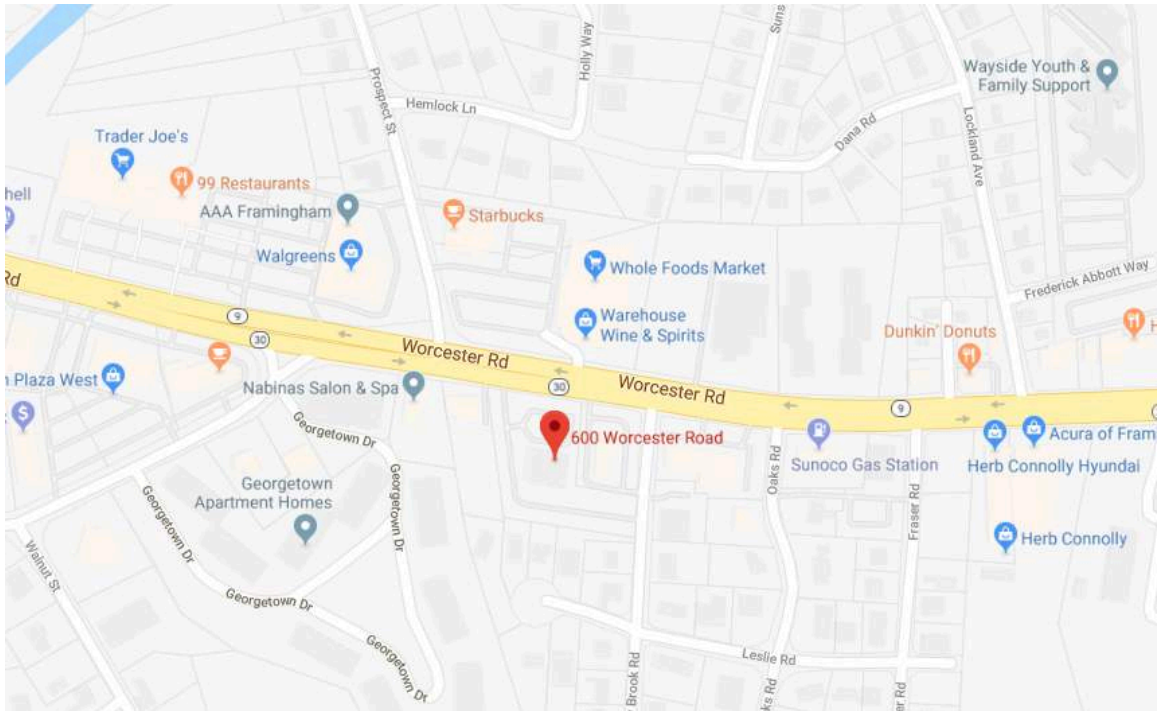

## LOCATION AND DIRECTIONS

**600 Worcester Rd, Suite 301, Framingham, MA 01702 ([See here](#))**

**(774) 421-9144 (office)**

**(774) 421-9244 (fax)**

From the Mass Turnpike (I-90 E or W)

- Take EXIT 12 then Merge onto Worcester Rd/RT-9 E toward Framingham.
- Continue on Worcester Rd/RT-9 E for approx. 2.9 miles.
- 600 Worcester Rd will be on the right
- Come up to Suite 301 on the 3<sup>rd</sup> floor

From RT-9 W

- Make a U turn by taking the Edgell Rd exit then continuing onto MA-30 W then make a sharp left onto MA-30 E and merge back onto MA-30 E/MA-9 E/Worcester Rd via the ramp on the left to Wellesley/Boston
- Continue for 0.6 of a mile
- 600 Worcester Rd will be on the right
- Come up to Suite 301 on the 3<sup>rd</sup> floor